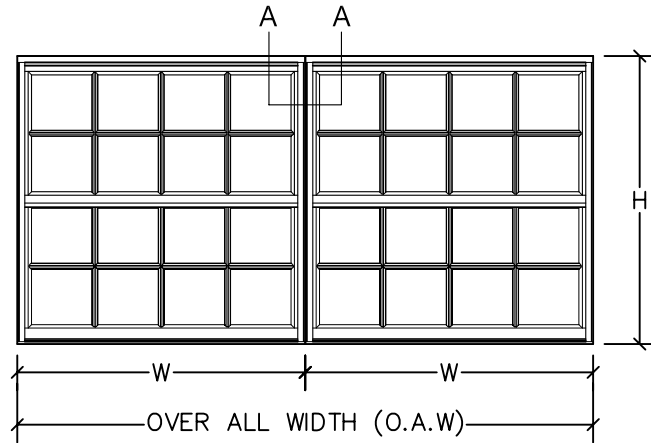

ALUMINUM SARARO 4 DOUBLE HUNG SASH WINDOW (ODD AND EVEN LEG FRAMES)

ODD LEG FRAME

EVEN LEG FRAME

The Sararo 4 Aluminum Double Hung Sash is a secure, functional and beautifully designed window of which both the top and bottom sections open.

FEATURES:

- Standard or colonial style muntins
- Spiral balancers
- Cam locking for tighter seal
- Reinforced construction
- Insect screens
- Custom colours available
- Clear, obscure and tinted glass

ALUMINUM SARARO 4 DOUBLE HUNG SASH WINDOW (ODD AND EVEN LEG FRAMES)

ALUMINUM SARARO 4 DOUBLE HUNG SASH WINDOW (ODD AND EVEN LEG FRAMES)

SECTION A-A

ODD LEG FRAME

SECTION A-A

EVEN LEG FRAME