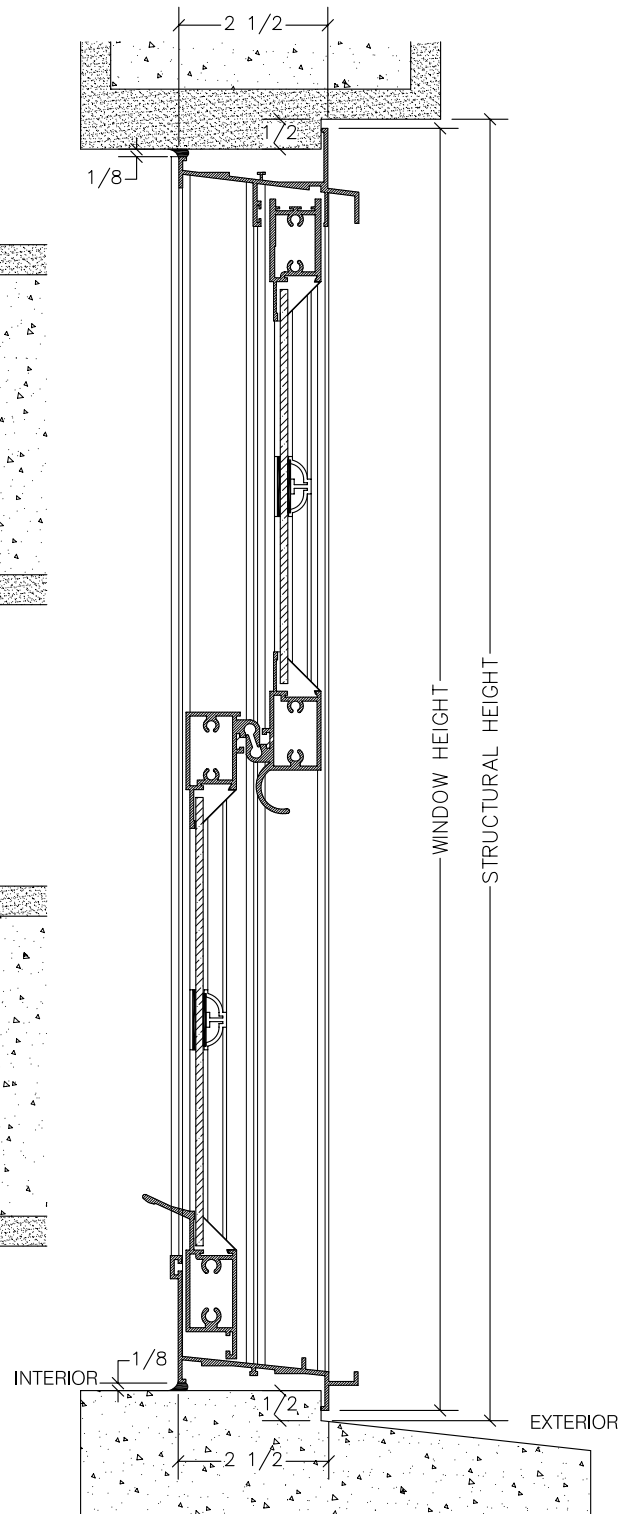

ALUMINUM SARARO 4 DOUBLE HUNG SASH WINDOW (ODD AND EVEN LEG FRAMES)

ODD LEG FRAME

EVEN LEG FRAME

The Sararo 4 Aluminum Double Hung Sash is a secure, functional and beautifully designed window of which both the top and bottom sections open.

FEATURES:

- Standard or colonial style muntins
- Spiral balancers
- Cam locking for tighter seal
- Reinforced construction
- Insect screens
- Custom colours available
- Clear, obscure and tinted glass

ALUMINUM SARARO 4 DOUBLE HUNG SASH WINDOW (ODD AND EVEN LEG FRAMES)

ALUMINUM SARARO 4 DOUBLE HUNG SASH WINDOW (ODD AND EVEN LEG FRAMES)

SECTION A-A

ODD LEG FRAME

SECTION A-A

EVEN LEG FRAME