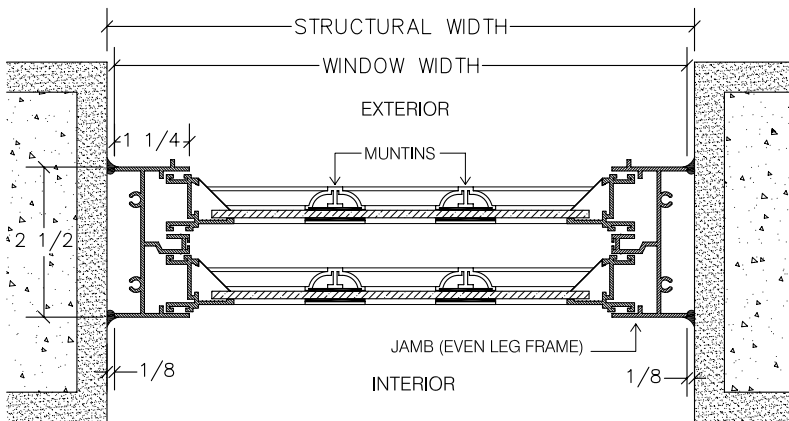

ALUMINUM SARARO 4 DOUBLE HUNG SASH WINDOW (ODD AND EVEN LEG FRAMES)

ODD LEG FRAME

EVEN LEG FRAME

The Sararo 4 Aluminum Double Hung Sash is a secure, functional and beautifully designed window of which both the top and bottom sections open.

FEATURES:

- Standard or colonial style muntins
- Spiral balancers
- Cam locking for tighter seal
- Reinforced construction
- Insect screens
- Custom colours available
- Clear, obscure and tinted glass

ALUMINUM SARARO 4 DOUBLE HUNG SASH WINDOW (ODD AND EVEN LEG FRAMES)

ALUMINUM SARARO 4 DOUBLE HUNG SASH WINDOW (ODD AND EVEN LEG FRAMES)

SECTION A-A

ODD LEG FRAME

SECTION A-A

EVEN LEG FRAME