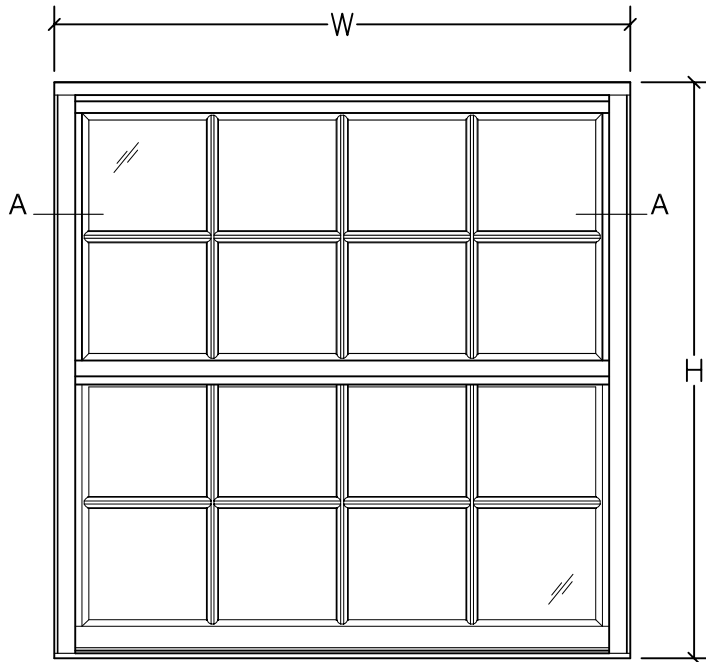

ALUMINUM SARARO 4 DOUBLE HUNG SASH WINDOW (ODD AND EVEN LEG FRAMES)

ODD LEG FRAME

EVEN LEG FRAME

The Sararo 4 Aluminum Double Hung Sash is a secure, functional and beautifully designed window of which both the top and bottom sections open.

FEATURES:

- Standard or colonial style muntins
- Spiral balancers
- Cam locking for tighter seal
- Reinforced construction
- Insect screens
- Custom colours available
- Clear, obscure and tinted glass

ALUMINUM SARARO 4 DOUBLE HUNG SASH WINDOW (ODD AND EVEN LEG FRAMES)

ALUMINUM SARARO 4 DOUBLE HUNG SASH WINDOW (ODD AND EVEN LEG FRAMES)

SECTION A-A

ODD LEG FRAME

SECTION A-A

EVEN LEG FRAME