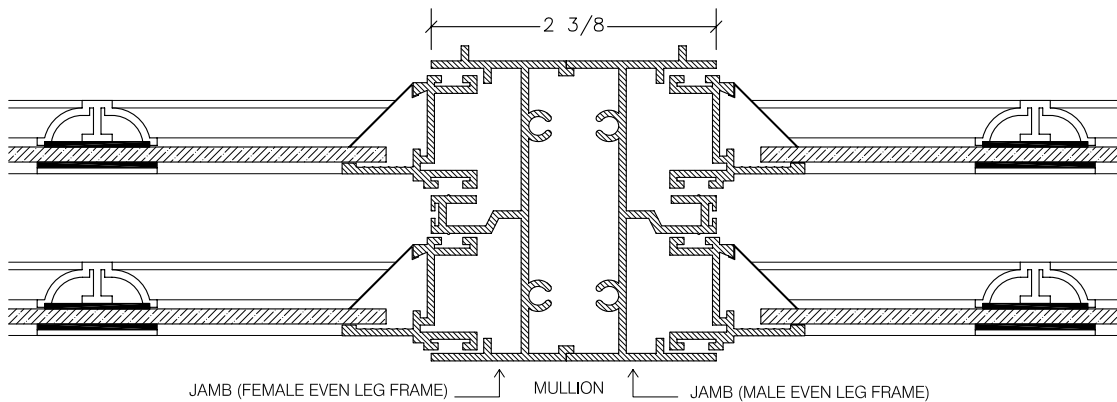

ALUMINUM SARARO 4 DOUBLE HUNG SASH WINDOW (ODD AND EVEN LEG FRAMES)

ODD LEG FRAME

EVEN LEG FRAME

The Sararo 4 Aluminum Double Hung Sash is a secure, functional and beautifully designed window of which both the top and bottom sections open.

FEATURES:

- Standard or colonial style muntins
- Spiral balancers
- Cam locking for tighter seal
- Reinforced construction
- Insect screens
- Custom colours available
- Clear, obscure and tinted glass

ALUMINUM SARARO 4 DOUBLE HUNG SASH WINDOW (ODD AND EVEN LEG FRAMES)

ALUMINUM SARARO 4 DOUBLE HUNG SASH WINDOW (ODD AND EVEN LEG FRAMES)

SECTION A-A

ODD LEG FRAME

SECTION A-A

EVEN LEG FRAME