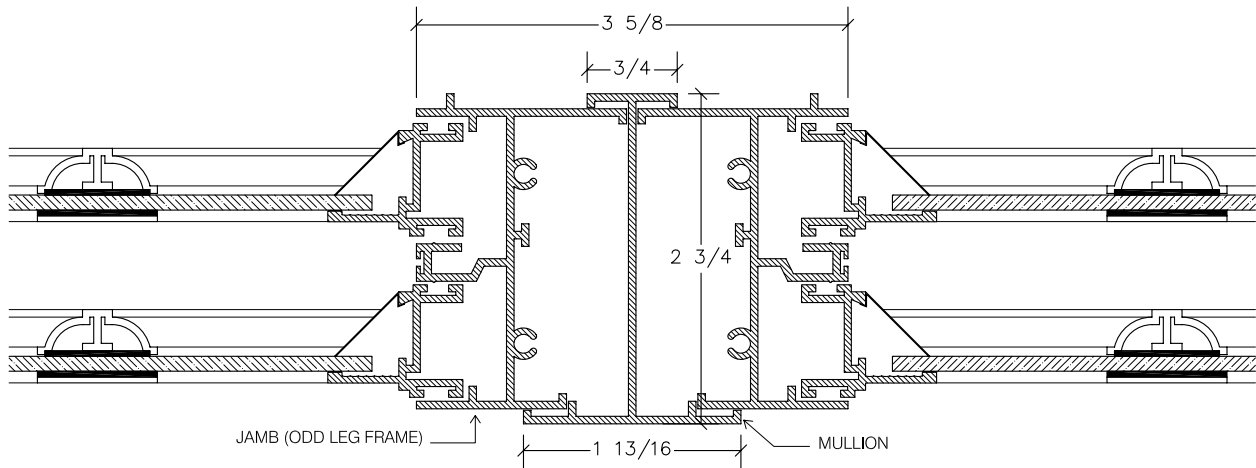

ALUMINUM SARARO 4 DOUBLE HUNG SASH WINDOW (ODD AND EVEN LEG FRAMES)

ODD LEG FRAME

EVEN LEG FRAME

The Sararo 4 Aluminum Double Hung Sash is a secure, functional and beautifully designed window of which both the top and bottom sections open.

FEATURES:

- Standard or colonial style muntins
- Spiral balancers
- Cam locking for tighter seal
- Reinforced construction
- Insect screens
- Custom colours available
- Clear, obscure and tinted glass

ALUMINUM SARARO 4 DOUBLE HUNG SASH WINDOW (ODD AND EVEN LEG FRAMES)

ALUMINUM SARARO 4 DOUBLE HUNG SASH WINDOW (ODD AND EVEN LEG FRAMES)

SECTION A-A

ODD LEG FRAME

SECTION A-A

EVEN LEG FRAME