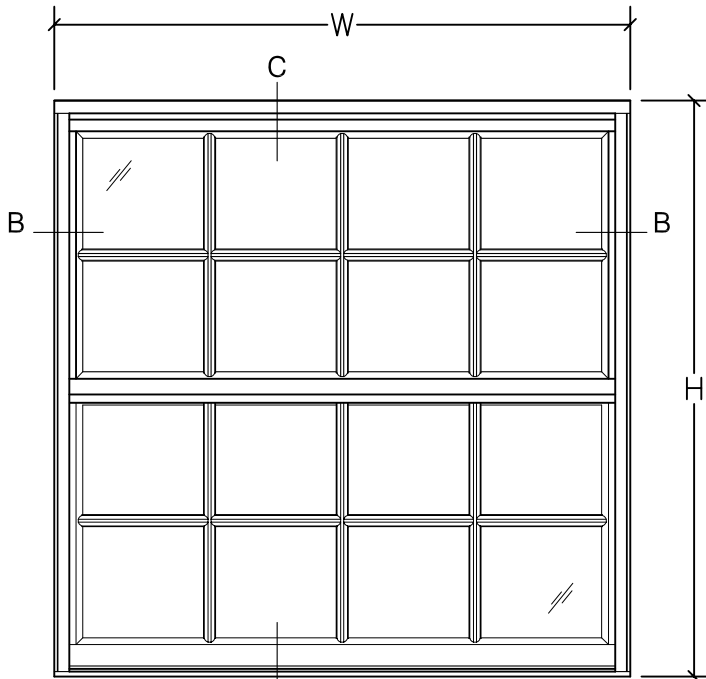

ALUMINUM SARARO 4 DOUBLE HUNG SASH WINDOW (ODD AND EVEN LEG FRAMES)

ODD LEG FRAME

EVEN LEG FRAME

The Sararo 4 Aluminum Double Hung Sash is a secure, functional and beautifully designed window of which both the top and bottom sections open.

FEATURES:

- Standard or colonial style muntins
- Spiral balancers
- Cam locking for tighter seal
- Reinforced construction
- Insect screens
- Custom colours available
- Clear, obscure and tinted glass

ALUMINUM SARARO 4 DOUBLE HUNG SASH WINDOW (ODD AND EVEN LEG FRAMES)

ALUMINUM SARARO 4 DOUBLE HUNG SASH WINDOW (ODD AND EVEN LEG FRAMES)

SECTION A-A

ODD LEG FRAME

SECTION A-A

EVEN LEG FRAME