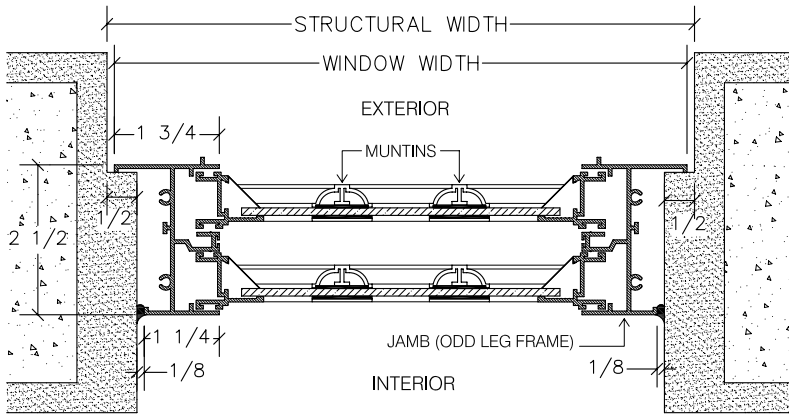

ALUMINUM SARARO 4 DOUBLE HUNG SASH WINDOW (ODD AND EVEN LEG FRAMES)

ODD LEG FRAME

EVEN LEG FRAME

The Sararo 4 Aluminum Double Hung Sash is a secure, functional and beautifully designed window of which both the top and bottom sections open.

FEATURES:

- Standard or colonial style muntins
- Spiral balancers
- Cam locking for tighter seal
- Reinforced construction
- Insect screens
- Custom colours available
- Clear, obscure and tinted glass

ALUMINUM SARARO 4 DOUBLE HUNG SASH WINDOW (ODD AND EVEN LEG FRAMES)

ALUMINUM SARARO 4 DOUBLE HUNG SASH WINDOW (ODD AND EVEN LEG FRAMES)

SECTION A-A

ODD LEG FRAME

SECTION A-A

EVEN LEG FRAME