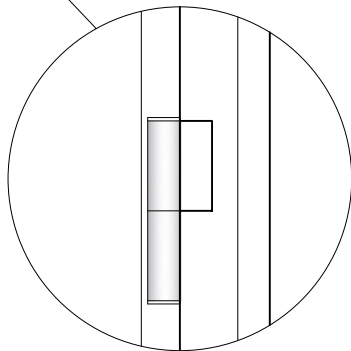

RL3 ALUMINUM CASEMENT WINDOWS (WITH ARCH TOP)

ELEVATION (VIEW FROM OUTSIDE)

Casement windows are hinged on the side and swing out. There are no standard sizes and you can combine fixed and operable units in a single frame. These windows are well-suited for any seaside area where the elements are at their toughest.

FEATURES:

- Standard hardware includes stainless steel friction hinges and cam locking handles.
- Fasteners and hardware are either stainless steel or aluminum which will resist corrosion.

ELEVATION (VIEW FROM INSIDE)

RL3 ALUMINUM CASEMENT WINDOWS
 (WITH ARCH TOP)

SECTION A-A (CLOSED VENTS)

SECTION A-A (OPEN VENTS)

RL3 ALUMINUM CASEMENT WINDOWS
 (WITH ARCH TOP)

SECTION B-B (WITHOUT MUNTINS)

SECTION B-B (WITH MUNTINS)