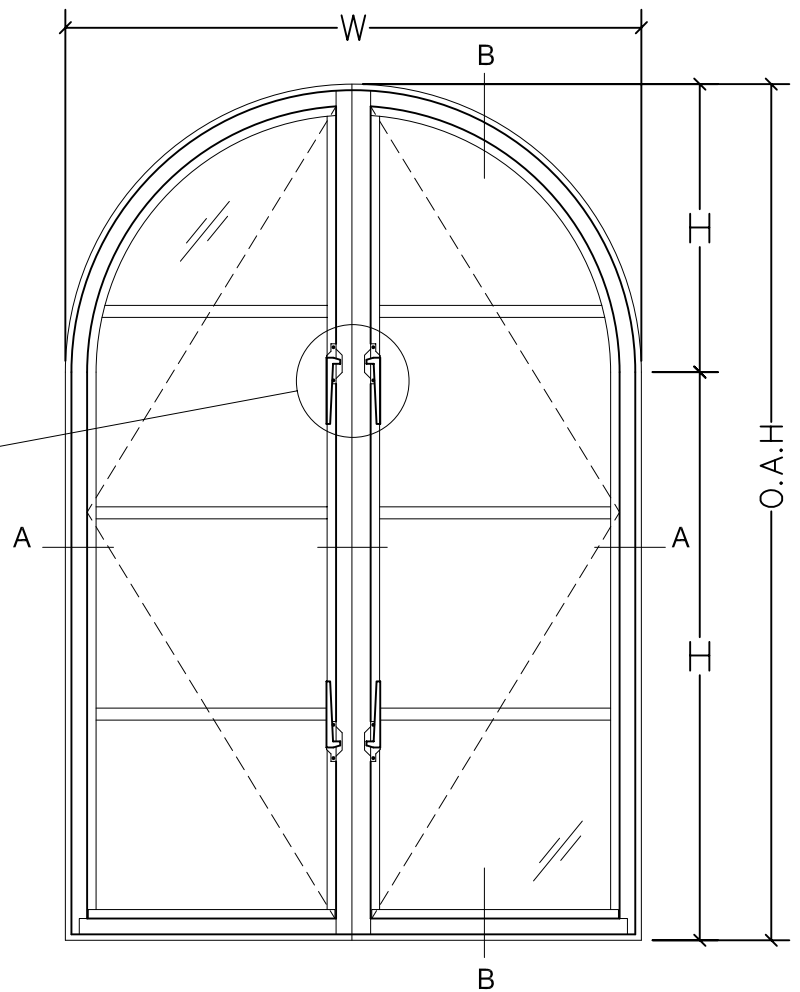

RL3 ALUMINUM CASEMENT WINDOWS (WITH ARCH TOP)

ELEVATION (VIEW FROM OUTSIDE)

Casement windows are hinged on the side and swing out. There are no standard sizes and you can combine fixed and operable units in a single frame. These windows are well-suited for any seaside area where the elements are at their toughest.

FEATURES:

- Standard hardware includes stainless steel friction hinges and cam locking handles.
- Fasteners and hardware are either stainless steel or aluminum which will resist corrosion.

ELEVATION (VIEW FROM INSIDE)

RL3 ALUMINUM CASEMENT WINDOWS
 (WITH ARCH TOP)

SECTION A-A (CLOSED VENTS)

SECTION A-A (OPEN VENTS)

RL3 ALUMINUM CASEMENT WINDOWS
 (WITH ARCH TOP)

SECTION B-B (WITHOUT MUNTINS)

SECTION B-B (WITH MUNTINS)