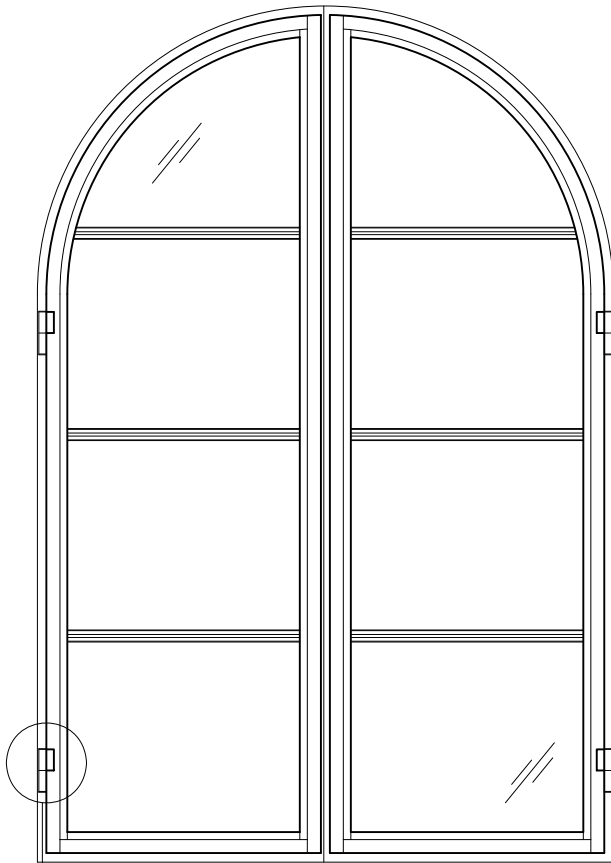

RL3 ALUMINUM CASEMENT WINDOWS (WITH ARCH TOP)

ELEVATION (VIEW FROM OUTSIDE)

Casement windows are hinged on the side and swing out. There are no standard sizes and you can combine fixed and operable units in a single frame. These windows are well-suited for any seaside area where the elements are at their toughest.

FEATURES:

- Standard hardware includes stainless steel friction hinges and cam locking handles.
- Fasteners and hardware are either stainless steel or aluminum which will resist corrosion.

ELEVATION (VIEW FROM INSIDE)

RL3 ALUMINUM CASEMENT WINDOWS
 (WITH ARCH TOP)

SECTION A-A (CLOSED VENTS)

SECTION A-A (OPEN VENTS)

RL3 ALUMINUM CASEMENT WINDOWS
 (WITH ARCH TOP)

SECTION B-B (WITHOUT MUNTINS)

SECTION B-B (WITH MUNTINS)