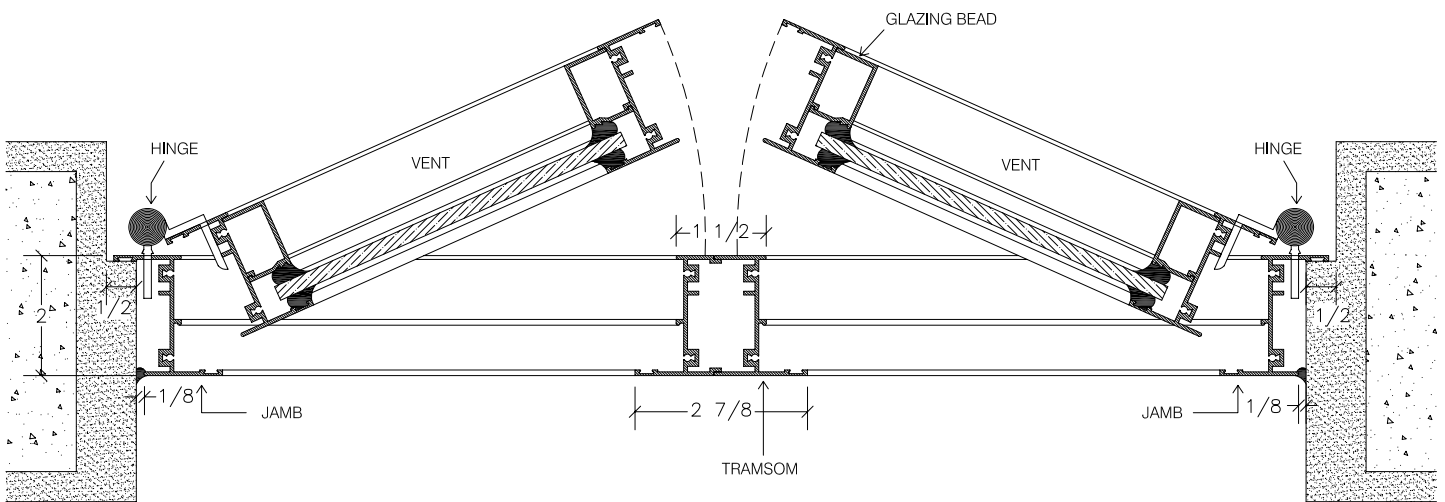

RL3 ALUMINUM CASEMENT WINDOWS (WITH ARCH TOP)

ELEVATION (VIEW FROM OUTSIDE)

Casement windows are hinged on the side and swing out. There are no standard sizes and you can combine fixed and operable units in a single frame. These windows are well-suited for any seaside area where the elements are at their toughest.

FEATURES:

- Standard hardware includes stainless steel friction hinges and cam locking handles.
- Fasteners and hardware are either stainless steel or aluminum which will resist corrosion.

ELEVATION (VIEW FROM INSIDE)

RL3 ALUMINUM CASEMENT WINDOWS
 (WITH ARCH TOP)

SECTION A-A (CLOSED VENTS)

SECTION A-A (OPEN VENTS)

RL3 ALUMINUM CASEMENT WINDOWS
 (WITH ARCH TOP)

SECTION B-B (WITHOUT MUNTINS)

SECTION B-B (WITH MUNTINS)