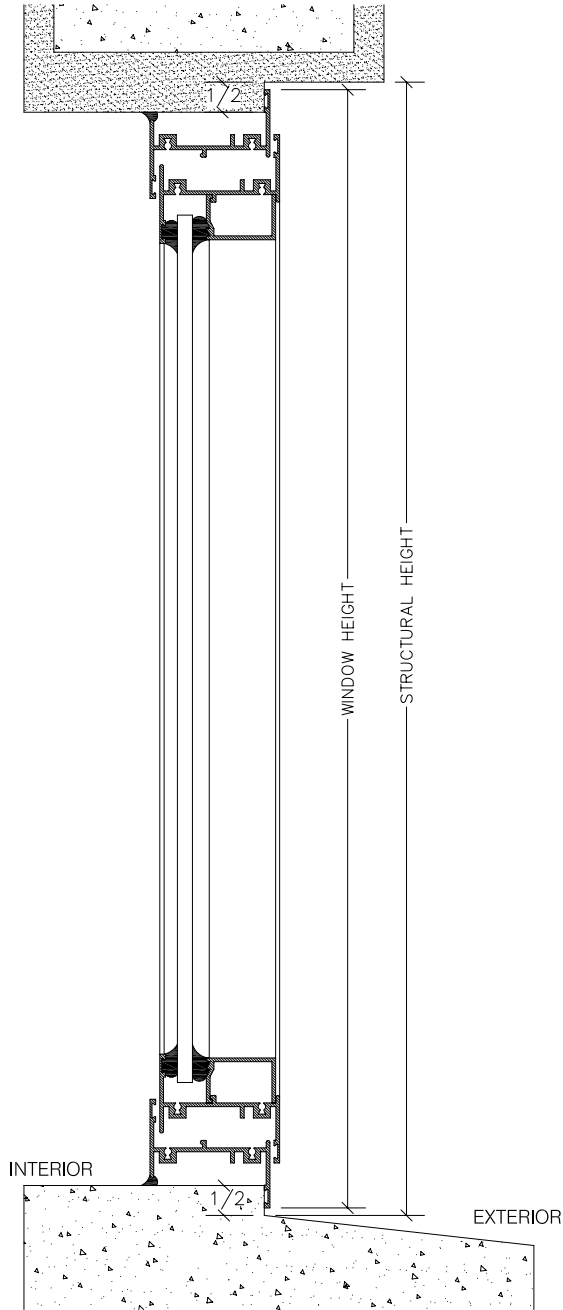

RL3 ALUMINUM CASEMENT WINDOWS (WITH ARCH TOP)

ELEVATION (VIEW FROM OUTSIDE)

Casement windows are hinged on the side and swing out. There are no standard sizes and you can combine fixed and operable units in a single frame. These windows are well-suited for any seaside area where the elements are at their toughest.

FEATURES:

- Standard hardware includes stainless steel friction hinges and cam locking handles.
- Fasteners and hardware are either stainless steel or aluminum which will resist corrosion.

ELEVATION (VIEW FROM INSIDE)

RL3 ALUMINUM CASEMENT WINDOWS
 (WITH ARCH TOP)

SECTION A-A (CLOSED VENTS)

SECTION A-A (OPEN VENTS)

RL3 ALUMINUM CASEMENT WINDOWS
 (WITH ARCH TOP)

SECTION B-B (WITHOUT MUNTINS)

SECTION B-B (WITH MUNTINS)