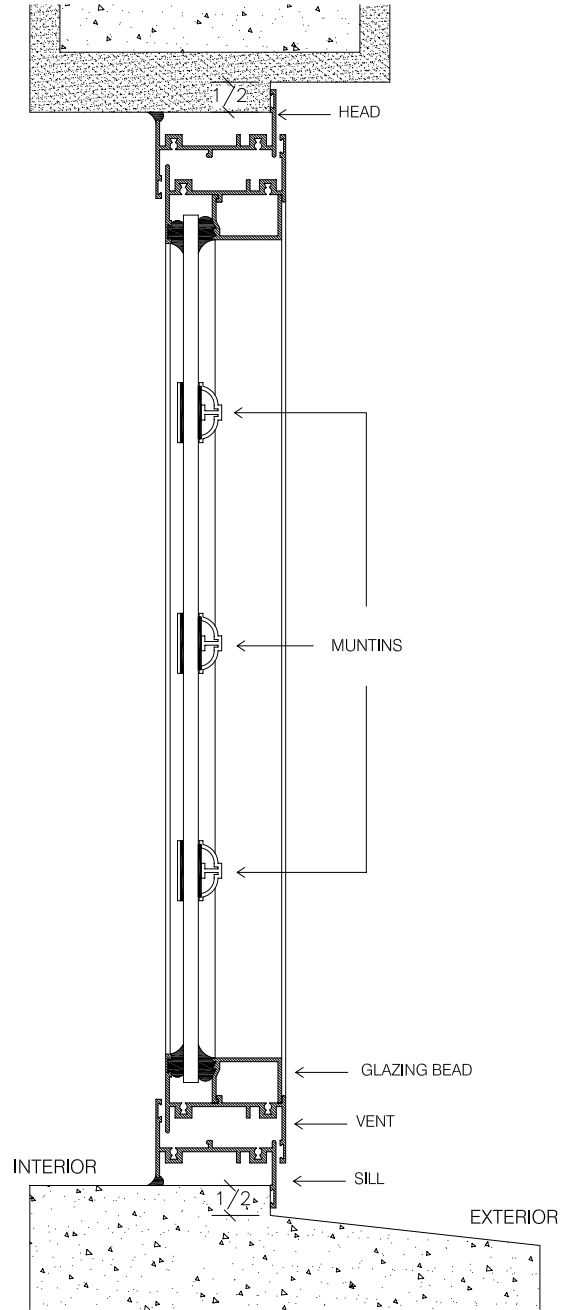

RL3 ALUMINUM CASEMENT WINDOWS (WITH ARCH TOP)

ELEVATION (VIEW FROM OUTSIDE)

Casement windows are hinged on the side and swing out. There are no standard sizes and you can combine fixed and operable units in a single frame. These windows are well-suited for any seaside area where the elements are at their toughest.

FEATURES:

- Standard hardware includes stainless steel friction hinges and cam locking handles.
- Fasteners and hardware are either stainless steel or aluminum which will resist corrosion.

ELEVATION (VIEW FROM INSIDE)

RL3 ALUMINUM CASEMENT WINDOWS
 (WITH ARCH TOP)

SECTION A-A (CLOSED VENTS)

SECTION A-A (OPEN VENTS)

RL3 ALUMINUM CASEMENT WINDOWS
 (WITH ARCH TOP)

SECTION B-B (WITHOUT MUNTINS)

SECTION B-B (WITH MUNTINS)