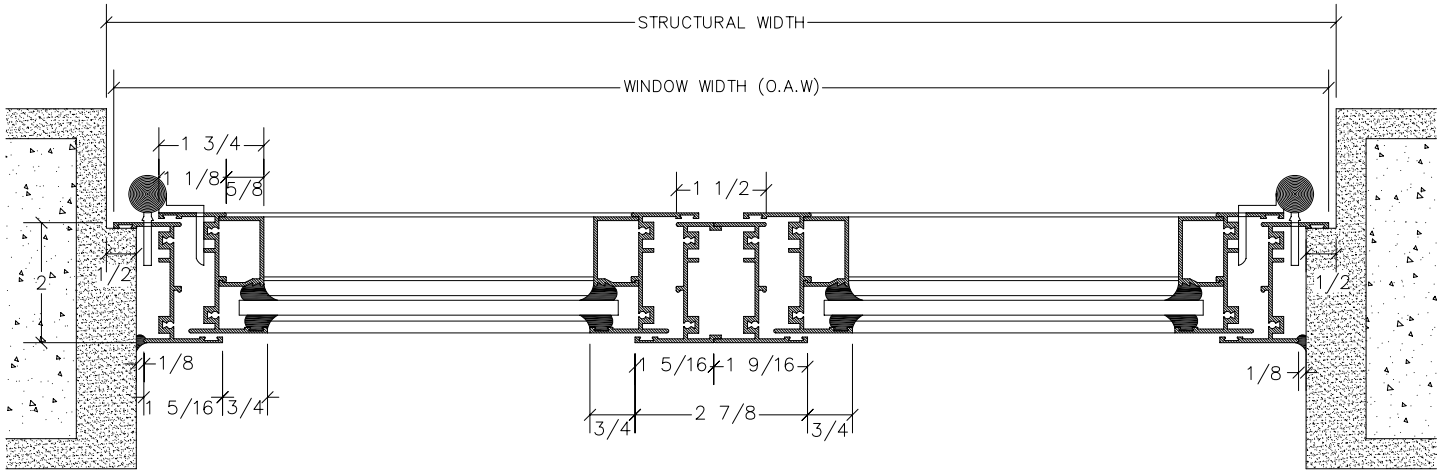

RL3 ALUMINUM CASEMENT WINDOWS (WITH ARCH TOP)

ELEVATION (VIEW FROM OUTSIDE)

Casement windows are hinged on the side and swing out. There are no standard sizes and you can combine fixed and operable units in a single frame. These windows are well-suited for any seaside area where the elements are at their toughest.

FEATURES:

- Standard hardware includes stainless steel friction hinges and cam locking handles.
- Fasteners and hardware are either stainless steel or aluminum which will resist corrosion.

ELEVATION (VIEW FROM INSIDE)

RL3 ALUMINUM CASEMENT WINDOWS
 (WITH ARCH TOP)

SECTION A-A (CLOSED VENTS)

SECTION A-A (OPEN VENTS)

RL3 ALUMINUM CASEMENT WINDOWS
 (WITH ARCH TOP)

SECTION B-B (WITHOUT MUNTINS)

SECTION B-B (WITH MUNTINS)