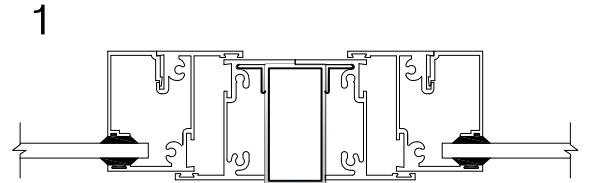

RL2 ALUMINUM WINDOWS

(JOIN WINDOWS TOGETHER)

COMBINATION
CASEMENT WINDOW IN 2 BAYS
EACH WINDOW HAVE 2 S.P.O , 1 T.P.O

ELEVATIONS ARE VIEWED FROM THE INSIDE