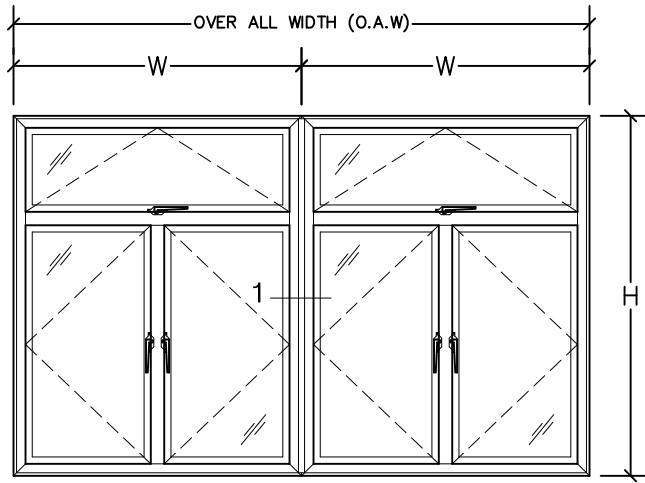

RL2 ALUMINUM WINDOWS

(JOIN WINDOWS TOGETHER)

COMBINATION
CASEMENT WINDOW IN 2 BAYS
EACH WINDOW HAVE 2 S.P.O , 1 T.P.O

ELEVATIONS ARE VIEWED FROM THE INSIDE