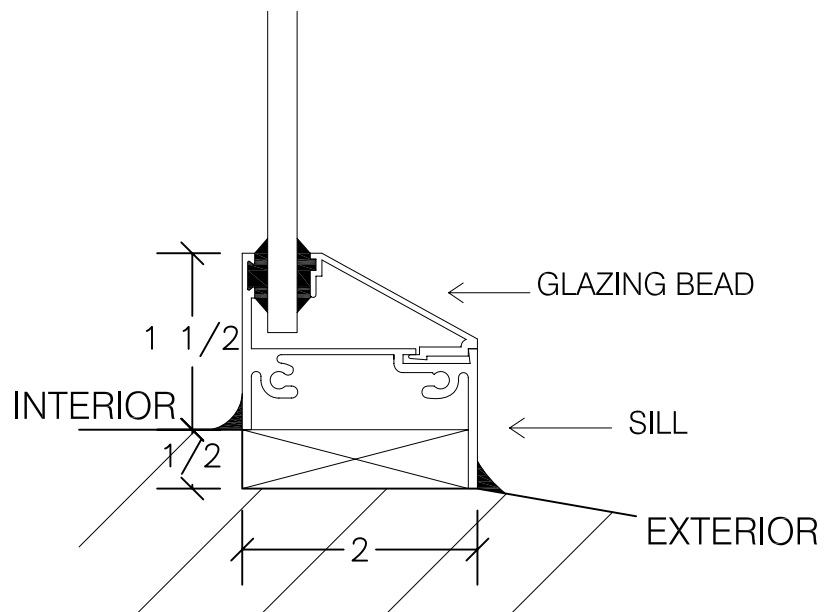

RL2 ALUMINUM PROJECTION & CASEMENT WINDOWS
ODD LEG FRAME

RL2 ALUMINUM FIXED WINDOWS
ODD LEG FRAME