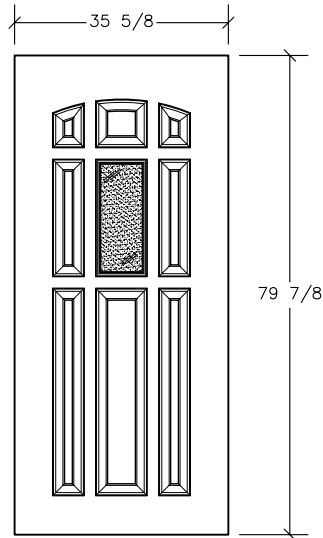

The Renegade Steel Panel Door offers the customer a wide selection of door designs that provide long term strength and security. The Renegade Steel Panel Door is the sturdiest built door on the market with its unique skeletal frame and edge construction making it virtually indestructible. Additional reinforcement is placed at hinge and lock positions for increased strength where it counts. Lock preparation is factory machined so that installation is simple. Doors are foam filled and made from 24 gauge galvanized steel and are factory primed with a rust inhibiting paint.

When ordering a door frame with your door, please specify one of the following door swings:

- left hand out
- right hand out
- left hand in
- right hand in

**STANDARD SIZES:**

Widths: 31 5/8" or 35 5/8"  
 Heights: 79 7/8"