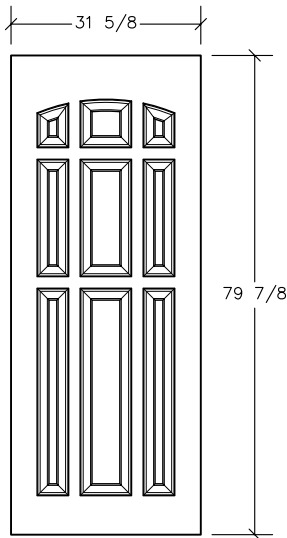

The Renegade Steel Panel Door offers the customer a wide selection of door designs that provide long term strength and security. The Renegade Steel Panel Door is the sturdiest built door on the market with its unique skeletal frame and edge construction making it virtually indestructible. Additional reinforcement is placed at hinge and lock positions for increased strength where it counts. Lock preparation is factory machined so that installation is simple. Doors are foam filled and made from 24 gauge galvanized steel and are factory primed with a rust inhibiting paint.

When ordering a door frame with your door, please specify one of the following door swings:

- left hand out
- right hand out
- left hand in
- right hand in

**STANDARD SIZES:**

Widths: 31 5/8" or 35 5/8"  
 Heights: 79 7/8"