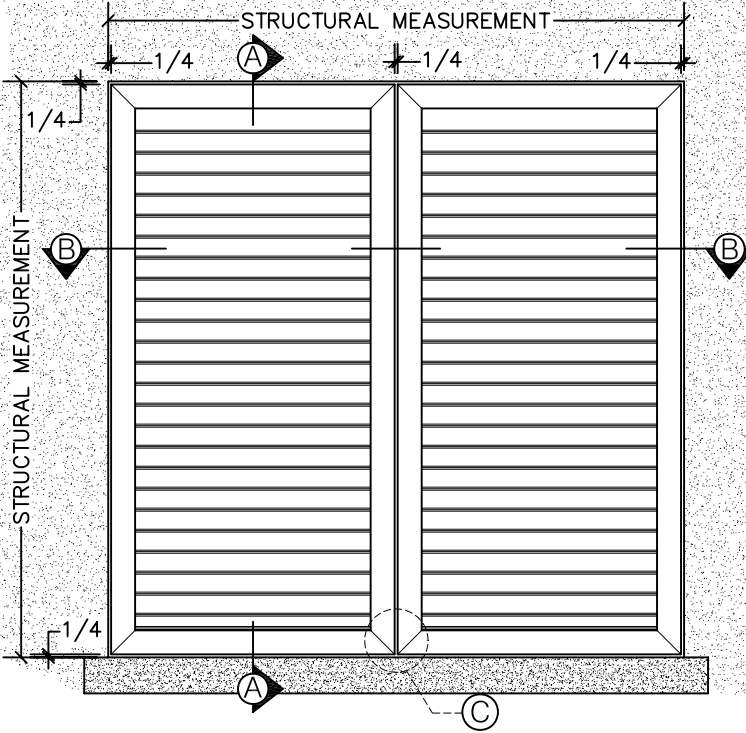

# ALUMINUM 'Z' LOUVRE SHUTTERS

ALUMINUM 'Z' LOUVRE SHUTTERS (CLOSED)

ALUMINUM 'Z' LOUVRE SHUTTERS (OPEN)

SECTION A-A

# ALUMINUM 'Z' LOUVRE SHUTTERS

SECTION B-B

SECTION C  
DETAIL OF SLIDER BOLT