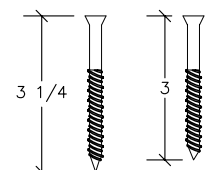

ALUMINUM 4 1/2" x 1 3/4" FIXED FRAME WINDOW

INSTALLATION HOLES

ALUMINUM 4 1/2" x 1 3/4" FIXED FRAME WINDOW

ELEVATION IS NUMBER KEYED TO DETAILS

3 1/4" OR 3" SELF DRILLING SCREWS