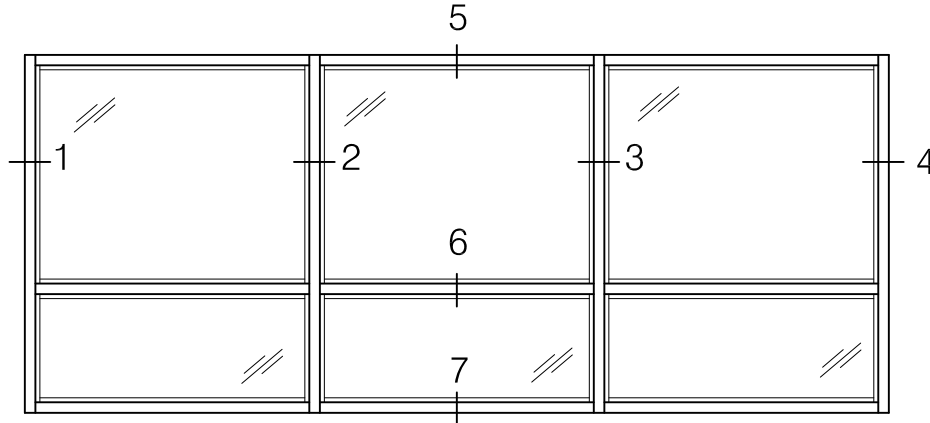

ALUMINUM 4 1/2" x 1 3/4" FIXED FRAME WINDOW

INSTALLATION HOLES

ALUMINUM 4 1/2" x 1 3/4" FIXED FRAME WINDOW

ELEVATION IS NUMBER KEYED TO DETAILS

3 1/4" OR 3" SELF DRILLING SCREWS