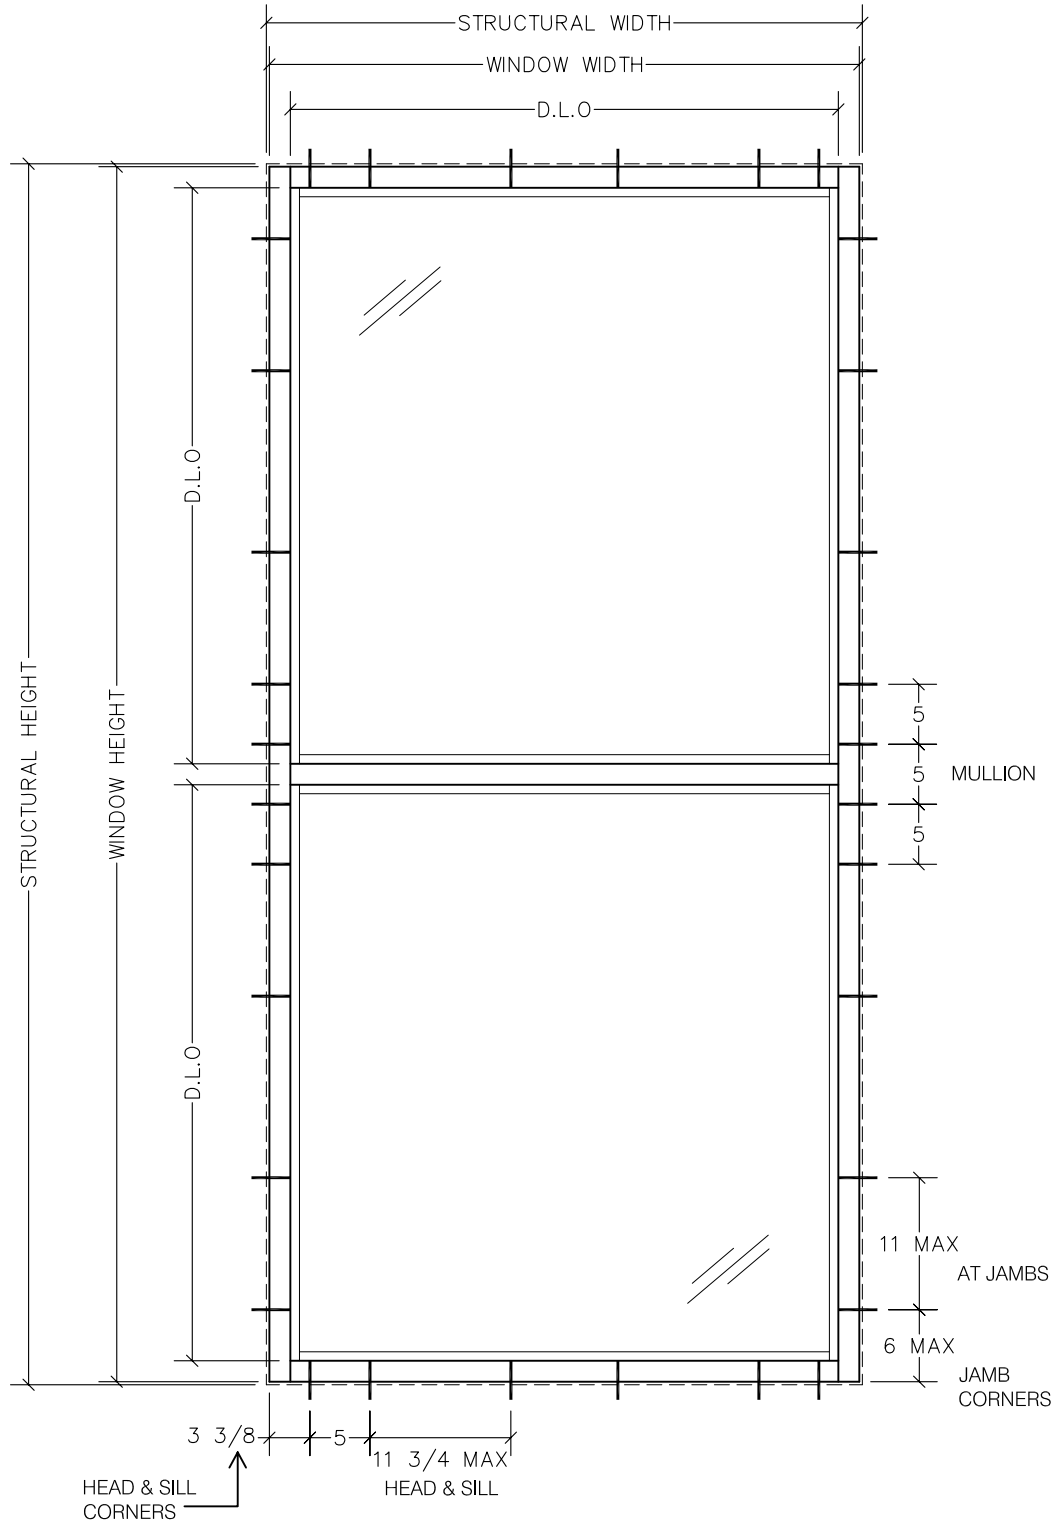

ALUMINUM 4 1/2" x 1 3/4" FIXED FRAME WINDOW

INSTALLATION HOLES

ALUMINUM 4 1/2" x 1 3/4" FIXED FRAME WINDOW

ELEVATION IS NUMBER KEYED TO DETAILS

3 1/4" OR 3" SELF DRILLING SCREWS