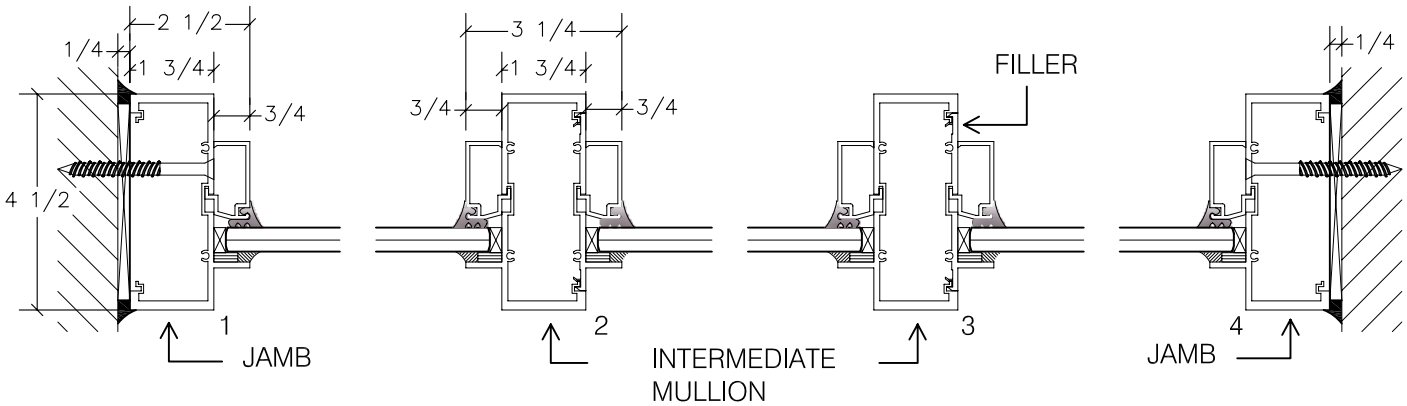

ALUMINUM 4 1/2" x 1 3/4" FIXED FRAME WINDOW

INSTALLATION HOLES

ALUMINUM 4 1/2" x 1 3/4" FIXED FRAME WINDOW

ELEVATION IS NUMBER KEYED TO DETAILS

3 1/4" OR 3" SELF DRILLING SCREWS