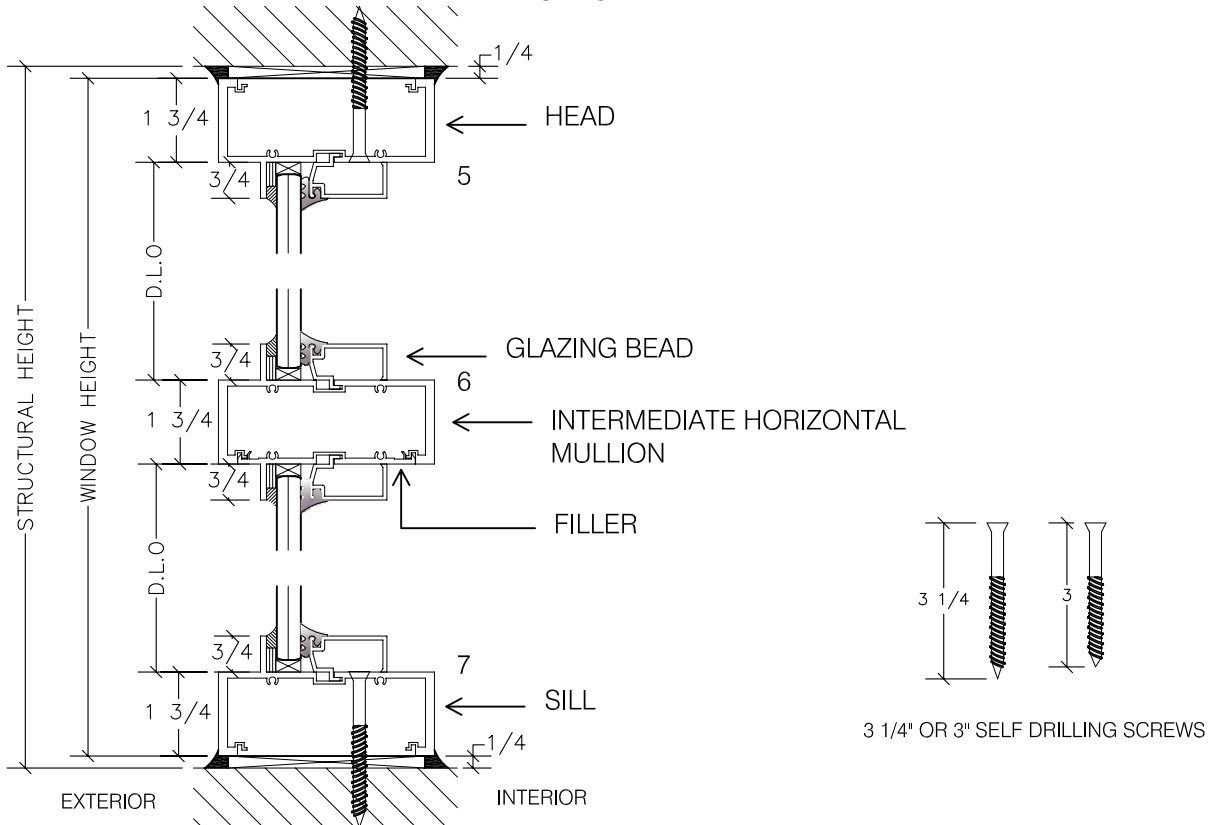

ALUMINUM 4 1/2" x 1 3/4" FIXED FRAME WINDOW

INSTALLATION HOLES

ALUMINUM 4 1/2" x 1 3/4" FIXED FRAME WINDOW

ELEVATION IS NUMBER KEYED TO DETAILS

3 1/4" OR 3" SELF DRILLING SCREWS