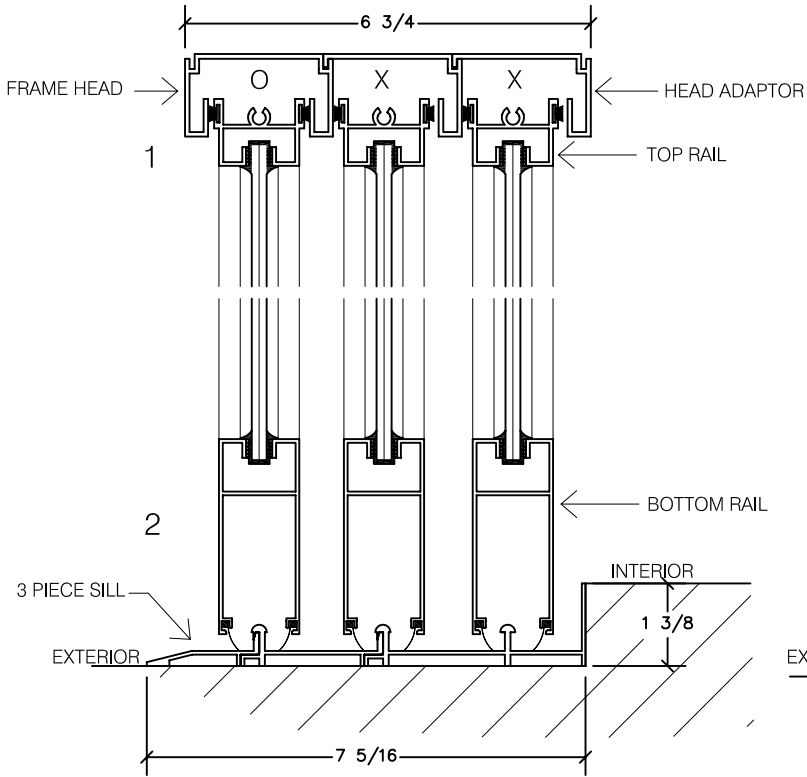

ALUMINUM 1010 SLIDING DOOR (ELEVATIONS)

ELEVATION IS NUMBER KEYED TO DETAILS

O - FIXED

X - ACTIVE

ALUMINUM 1010 SLIDING DOOR (HORIZONTAL SECTION DETAILS)

SECTION A-A

SECTION B-B

SECTION C-C

ALUMINUM 1010 SLIDING DOOR

(VERTICAL SECTION DETAILS)

DOOR MEASUREMENT (O.A.H)
OPENING MEASUREMENT

ALUMINUM 1010 SLIDING DOOR

(VERTICAL SECTION DETAILS)