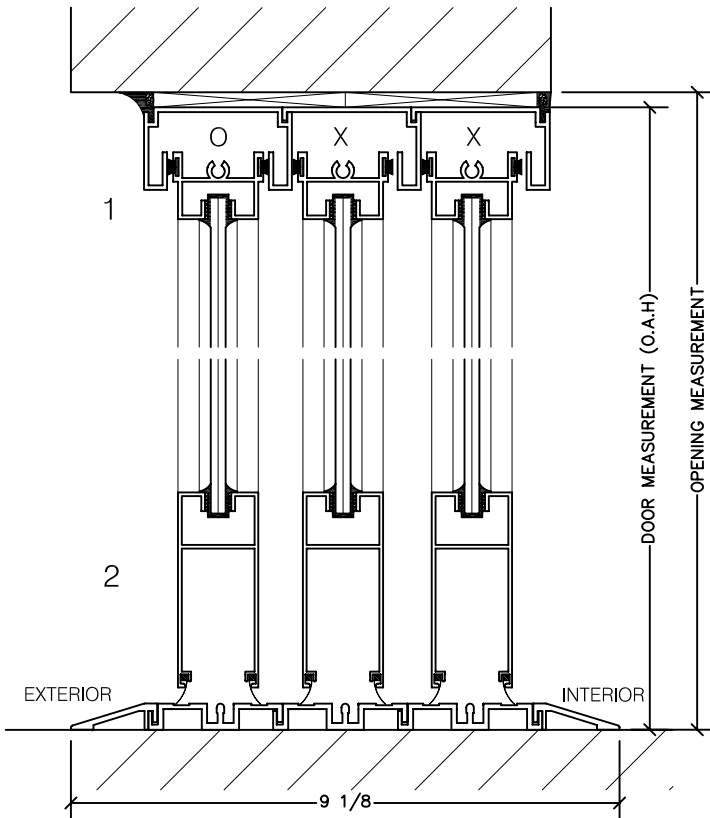

ALUMINUM 1010 SLIDING DOOR (ELEVATIONS)

ELEVATION IS NUMBER KEYED TO DETAILS

O - FIXED

X - ACTIVE

ALUMINUM 1010 SLIDING DOOR (HORIZONTAL SECTION DETAILS)

SECTION A-A

SECTION B-B

SECTION C-C

ALUMINUM 1010 SLIDING DOOR

(VERTICAL SECTION DETAILS)

DOOR MEASUREMENT (O.A.H)
OPENING MEASUREMENT

ALUMINUM 1010 SLIDING DOOR

(VERTICAL SECTION DETAILS)